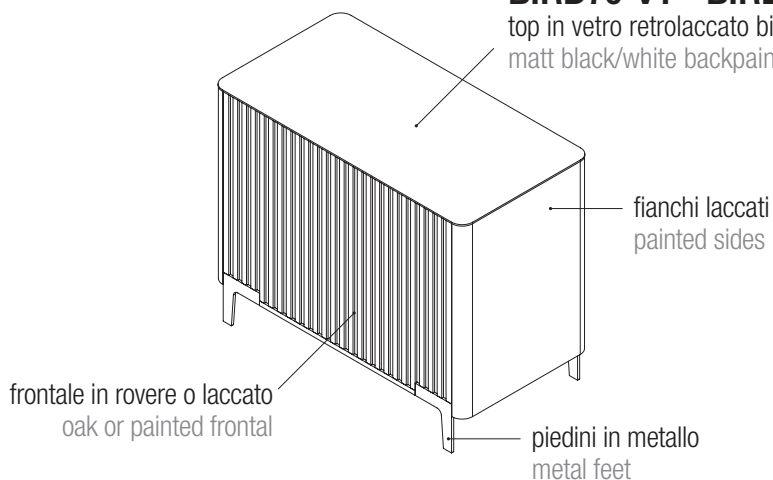

Counter Birdland
Birdland counter

BIRD70-VT - BIRD60-VT

top in vetro retrolaccato bianco/nero opaco
matt black/white backpainted glass top

BIRD70

BIRD60

Disponibile anche con organizzazione posteriore invertita
Also available with reversed set-up for the operator side