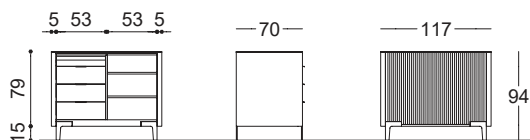

Counter Birdland
Birdland counter

BIRD70-VT - BIRD60-VT

top in vetro retrolaccato bianco/nero opaco
matt black/white backpainted glass top

BIRD70

BIRD60

Disponibile anche con organizzazione posteriore invertita
Also available with reversed set-up for the operator side