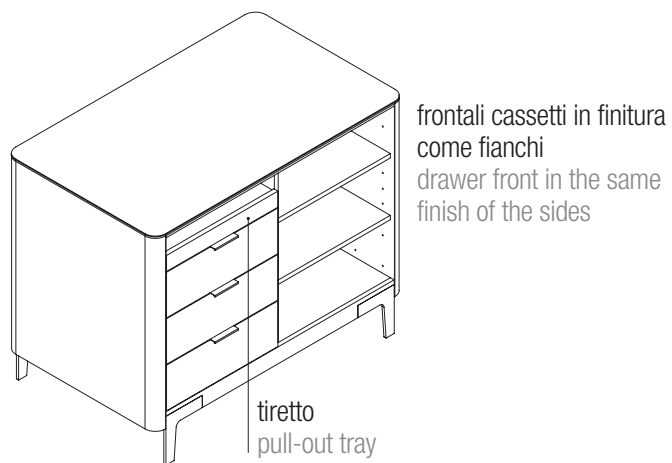

Counter Birdland
Birdland counter

BIRD70-VT - BIRD60-VT

top in vetro retrolaccato bianco/nero opaco
matt black/white backpainted glass top

BIRD70

BIRD60

Disponibile anche con organizzazione posteriore invertita
Also available with reversed set-up for the operator side