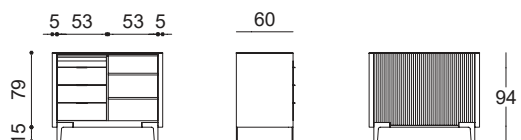

Counter Birdland
Birdland counter

BIRD70-VT - BIRD60-VT

top in vetro retrolaccato bianco/nero opaco
matt black/white backpainted glass top

BIRD70

BIRD60

Disponibile anche con organizzazione posteriore invertita
Also available with reversed set-up for the operator side